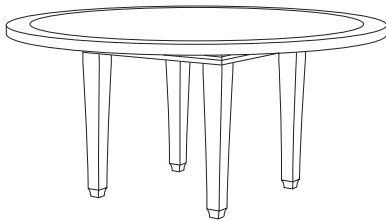

PL-6005L
Palazzo 64" Round Dining Table, Limestone Top

64" DIAMETER with 56" stone inset × 30.5"H

GIATI

DESIGNS BY MARK SINGER

GIATI DESIGNS, INC.
Santa Barbara, California
Tel 805.684.8349 Fax 805.684.8359
www.giati.com

Available in casual finishes
for interior and exterior use
(from L to R): Driftwood Finish,
Natural Teak, or Protective
UV Inhibitor (Teak Oil)

Palazzo Tables

65" Square Dining Table
PL-6004L

40" Square Dining Table
PL-6000L

70" Square Dining Table
PL-6002

64" Round Dining Table
PL-6005L

42" Square Dining Table
PL-6012

60" Round Dining Table
PL-6007

Side Table
PL-6070L

Coffee Table
PL-6055

Coffee Table
PL-6060L

Corner Table
PL-6065