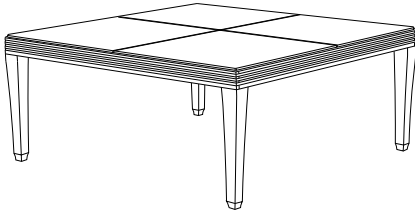

PL-6005L
Palazzo 64" Round Dining Table, Limestone Top

64" DIAMETER with 56" stone inset × 30.5"H

GIATI

DESIGNS BY MARK SINGER

GIATI DESIGNS, INC.
Santa Barbara, California
Tel 805.684.8349 Fax 805.684.8359
www.giati.com

Available in casual finishes
for interior and exterior use
(from L to R): Driftwood Finish,
Natural Teak, or Protective
UV Inhibitor (Teak Oil)

Palazzo Tables

65" Square Dining Table
PL-6004L

40" Square Dining Table
PL-6000L

70" Square Dining Table
PL-6002

64" Round Dining Table
PL-6005L

42" Square Dining Table
PL-6012

60" Round Dining Table
PL-6007

Side Table
PL-6070L

Coffee Table
PL-6055

Coffee Table
PL-6060L

Corner Table
PL-6065