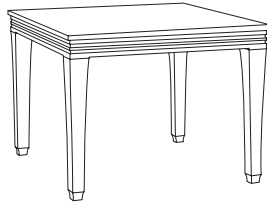

PL-6005L
Palazzo 64" Round Dining Table, Limestone Top

64" DIAMETER with 56" stone inset × 30.5"H

GIATI

DESIGNS BY MARK SINGER

GIATI DESIGNS, INC.
Santa Barbara, California
Tel 805.684.8349 Fax 805.684.8359
www.giati.com

Available in casual finishes
for interior and exterior use
(from L to R): Driftwood Finish,
Natural Teak, or Protective
UV Inhibitor (Teak Oil)

Palazzo Tables

65" Square Dining Table
PL-6004L

40" Square Dining Table
PL-6000L

70" Square Dining Table
PL-6002

64" Round Dining Table
PL-6005L

42" Square Dining Table
PL-6012

60" Round Dining Table
PL-6007

Side Table
PL-6070L

Coffee Table
PL-6055

Coffee Table
PL-6060L

Corner Table
PL-6065